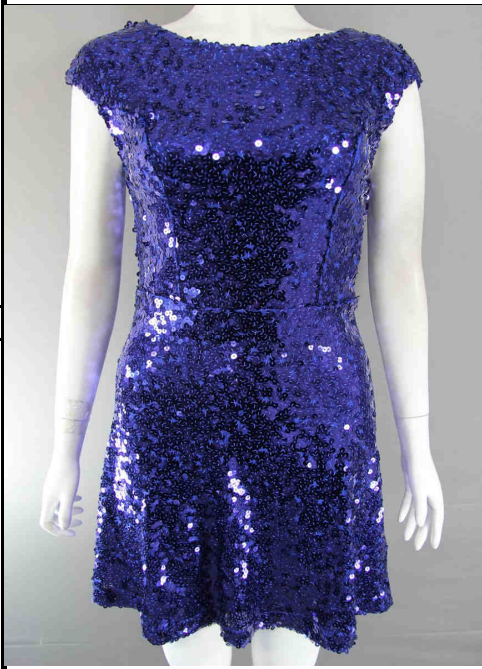

CODE	PHOTO	COLOUR	XS	S	M	L	XL	TOTAL
------	-------	--------	----	---	---	---	----	-------

535606

	XS	S	M	L	XL	TOTAL
BURGANDY	44	64	66	29		203

535606

	XS	S	M	L	XL	TOTAL
BLACK	43	65	65	38		211

535606

	XS	S	M	L	XL	TOTAL
BLACK/GOLD	29	22	32	17		100

CODE	PHOTO	COLOUR	XS	S	M	L	XL	TOTAL
------	-------	--------	----	---	---	---	----	-------

538626

XS	S	M	L	TOTAL
----	---	---	---	-------

BLACK/GOLD	32	42	35	8		117
------------	----	----	----	---	--	-----

538807

XS	S	M	TOTAL
----	---	---	-------

BLUE	20	17	17		54
------	----	----	----	--	----

538807

XS	S	M	TOTAL
----	---	---	-------

BLACK	12	15	12		39
-------	----	----	----	--	----

CODE	PHOTO	COLOUR	XS	S	M	L	XL	TOTAL
------	-------	--------	----	---	---	---	----	-------

544211

XS	S	M	L	XL	TOTAL
----	---	---	---	----	-------

GOLD	16	7	10	10	8	51
------	----	---	----	----	---	----

540439

S	M	L	XL	TOTAL
---	---	---	----	-------

BLACK/GOLD		28	67	37	11	143
------------	--	----	----	----	----	-----